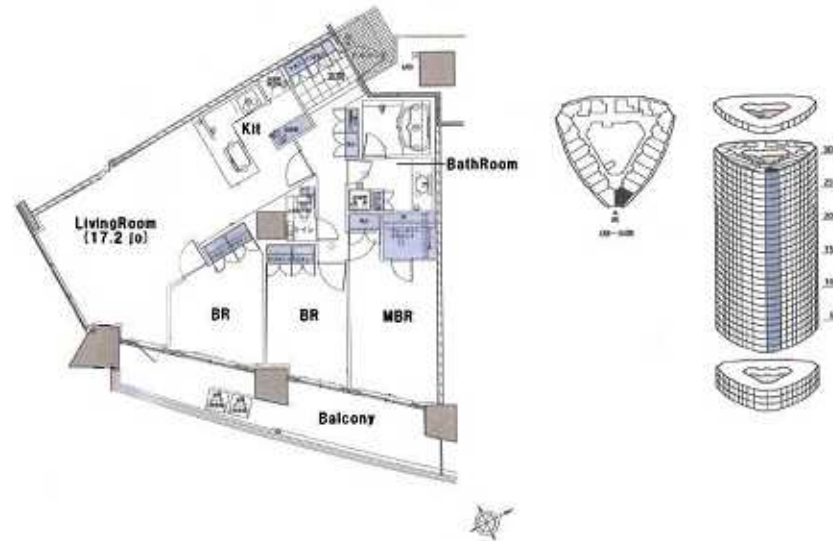

# THE MM midsquare

*Transportation: 1min walk to Minato mirai station.*

*23th floor nice view  
Luxury apartment*

**ZB** ZEE BROTHERS HOMES  
TEL: 045-622-9795