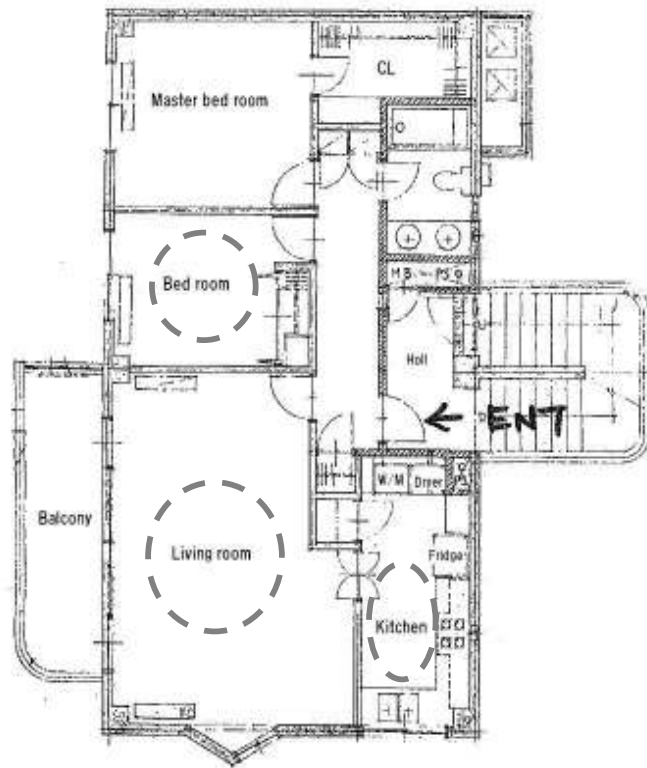

PORT VIEW HEIGHTS 3F

ZEE BROTHERS LTD.

★2009.09 RENOVATION

★3 MIN WALK TO MOTOMACHI-CHUKAGAI ST

TEL 045-622-9795